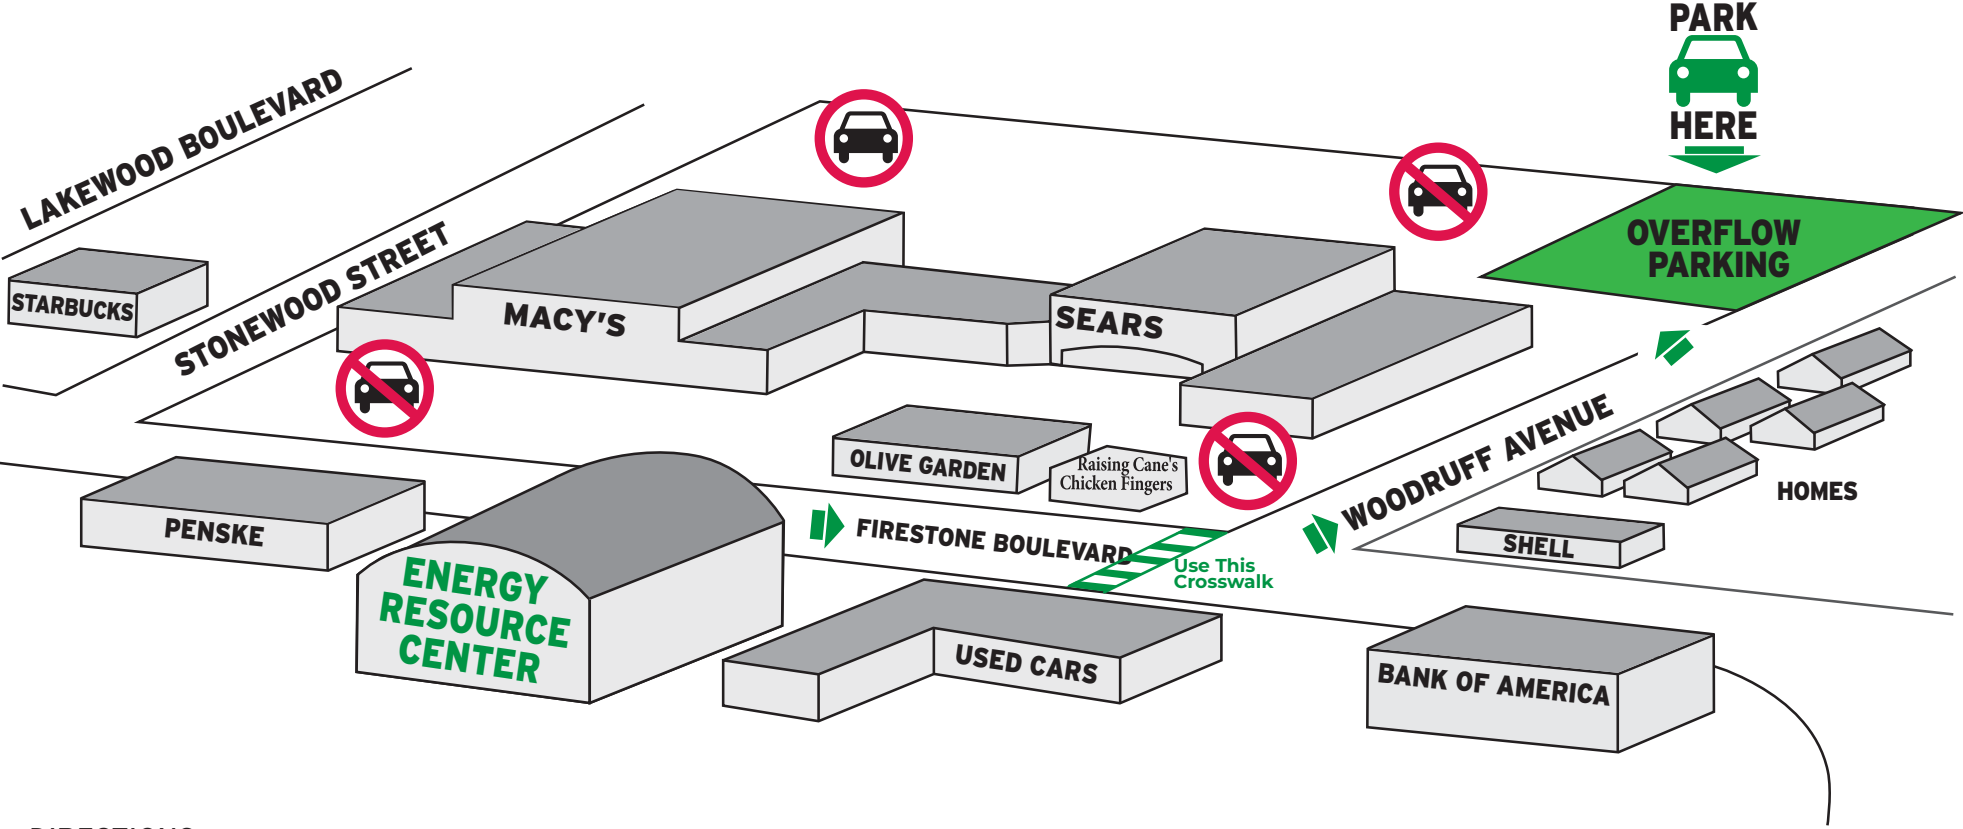

2024 DOE MBE CONNECT SUMMIT PARKING

DIRECTIONS:

Turn right out of the ERC Parking Lot, proceed east less than 1/2 block to first street, **Woodruff Avenue** and turn left. Proceed north on **Woodruff Avenue** until you get to the 2nd driveway into Mall parking lot (at end of Sears building), turn left into mall parking lot and when you get to the first stop sign, turn immediately right and right again into ERC Customer Overflow Parking area. **DO NOT PARK ANYWHERE ELSE IN THE MALL PARKING LOT, YOU COULD BE CITED AND TOWED. PLEASE CROSS IN THE CROSSWALK.**